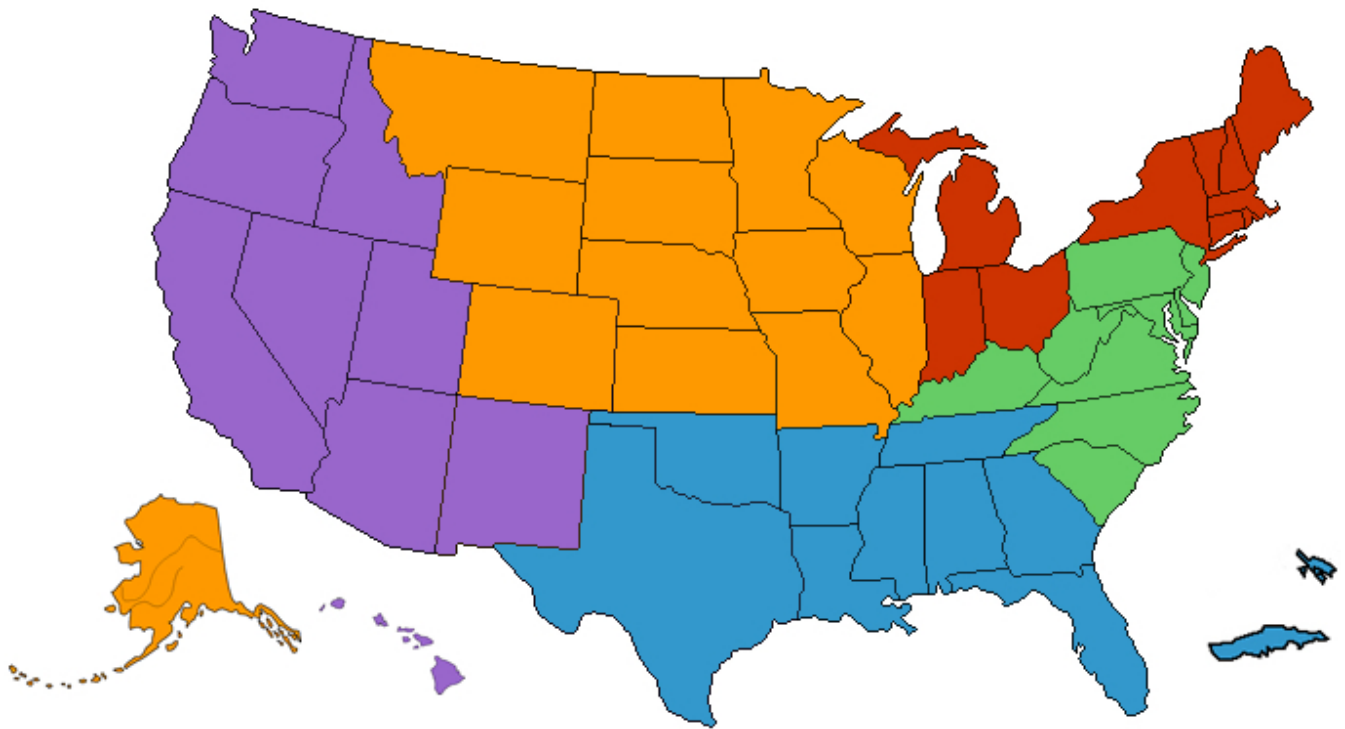

ASM/QVC Regional Contacts

Danielle Tumminelli | Western Region | 484.701.8887 | danielle.tumminelli@qvc.com

Lauren Feraudo | Midwest Region / Alaska | 484.701.1347 | lauren.feraudo@qvc.com

Patricia Fieger | Great Lakes / Northeast Region | 484.701.8964 | patricia.fieger@qvc.com

Sarah Frampton | Mid Atlantic Region | 484.701.8915 | sarah.frampton@qvc.com

Amy Bennett | Southeast Region | 484.701.1002 | amy.bennett@qvc.com

AFFILIATE
Sales & Marketing, Inc.
A SUBSIDIARY OF QVC

www.asm.QVC.com